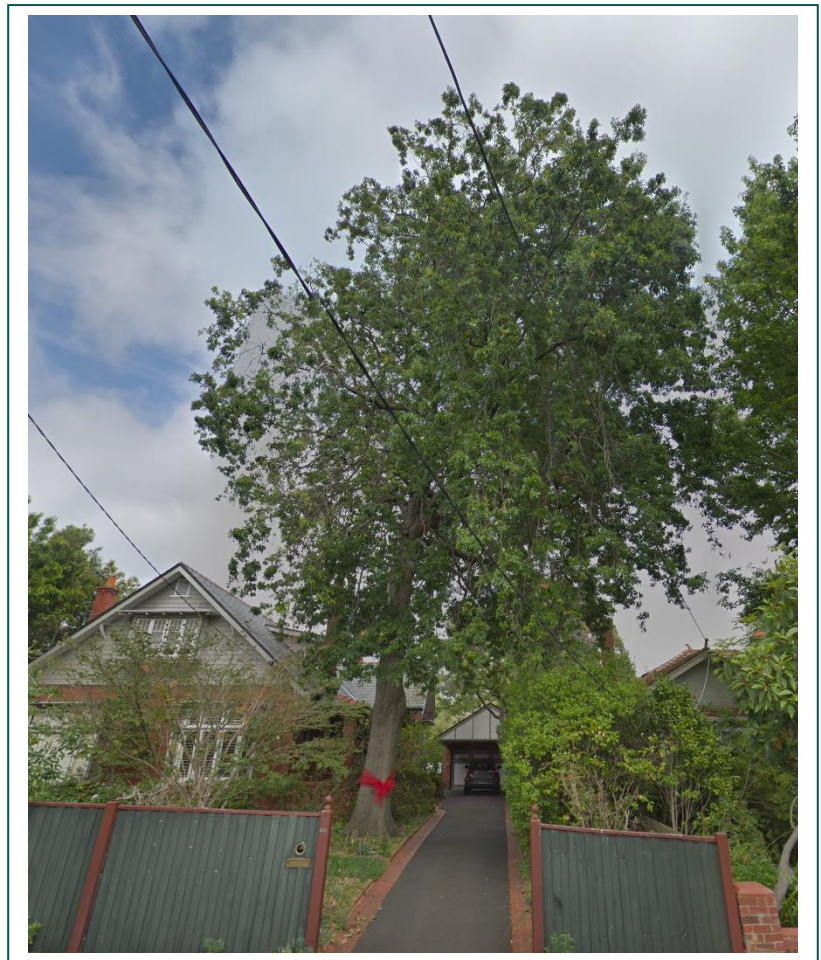

**Tree Protection Zone (TPZ):** 9.8m

**Tree height:** 25m

**Tree canopy width:** 19m

**Easting:** 326938.7

**Northing:** 5806124.5

**Glen Eira Asset ID:** N/A

### Statement of significance:

This tree fulfils the criteria of:

- Outstanding Size (girth height spread)
- Aesthetic Value
- Outstanding Example of the Species

This, healthy and well-formed mature tree has outstanding size and is particularly tall for a private tree in the local area of the municipality.

Situated in the front yard of a large private property, the tree has high visual presence from the public realm and makes a substantial contribution to the local landscape and neighbourhood character. Along with several other large mature trees in the street, this tree provides significant canopy coverage and shading, which provides amenity to the community.