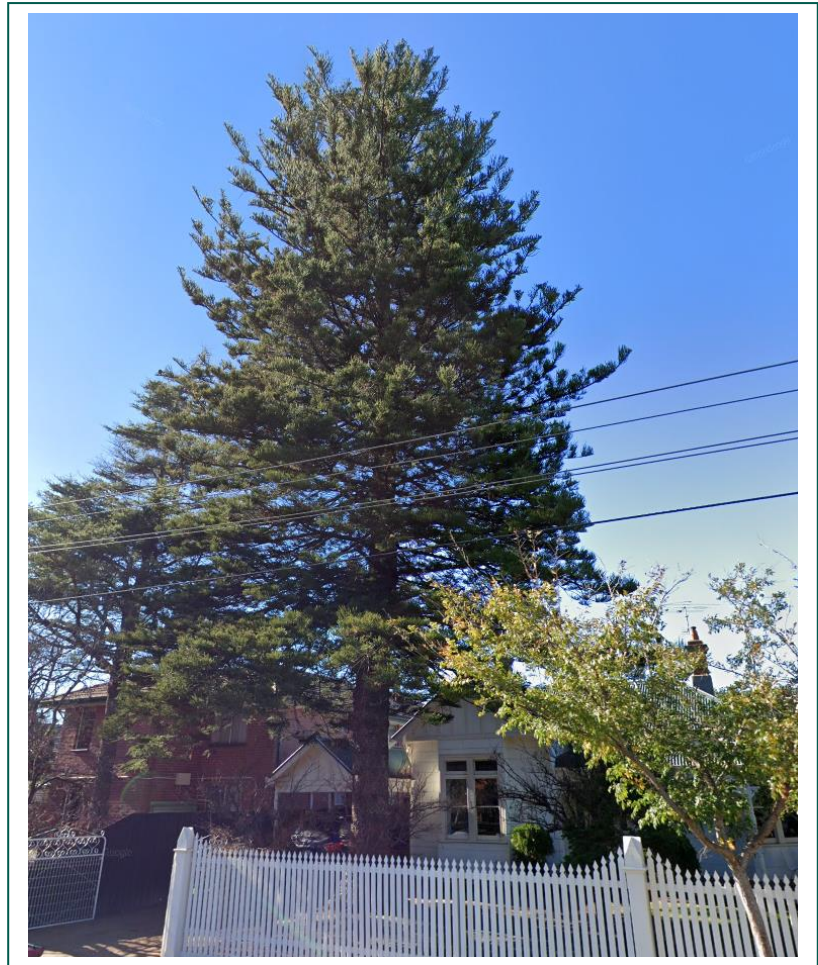

Tree Protection Zone (TPZ): 10.6m

Tree height: 25m

Tree canopy width: 10m

Easting: 327797.4

Northing: 5803999.1

Glen Eira Asset ID: N/A

Statement of significance:

This tree fulfils the criteria of:

- Outstanding Size (girth height spread)
- Aesthetic Value

This Norfolk Island Pine is of outstanding size regarding its height for the local area. It is the tallest private tree in the vicinity, and due to the removal of several mature public trees for the level crossing removal works, this will become the tallest tree entirely.

This is a healthy example of the species that makes a major contribution to the local landscape and neighbourhood character, providing substantial amenity to the community. The tree is prominently located within the front yard of a corner property and has significant visual presence from the public realm.

This tree has good potential for continued healthy growth, and becoming a truly iconic specimen for the region.