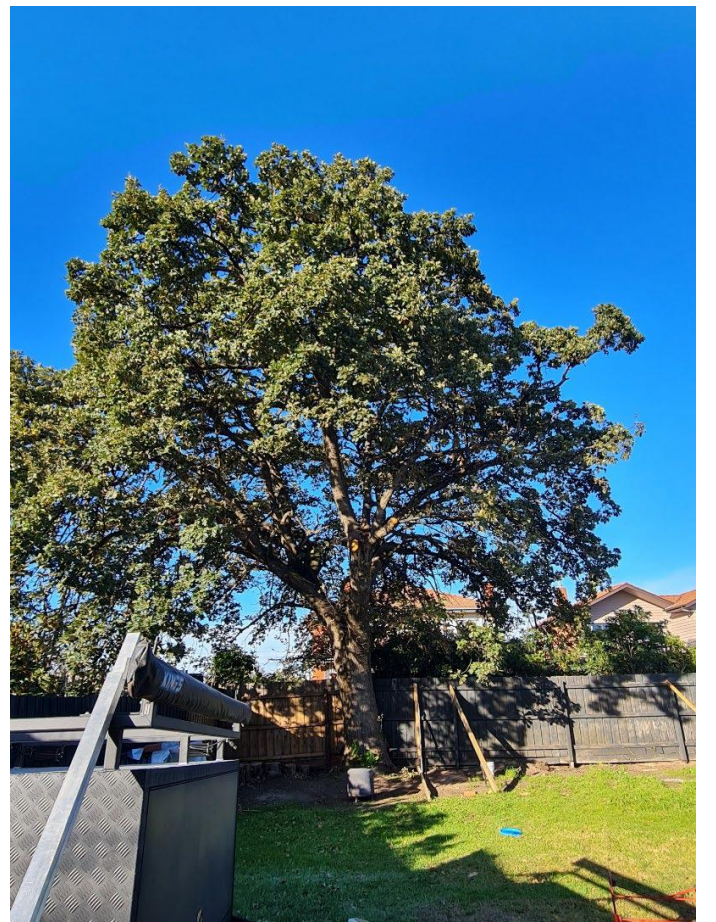

Glen Eira Classified Tree Register

TREE REPORT

Tree number: 453/CTR/2022

Date of Assessment: 05/05/2023

Assessing Officer: Christian Renaud

Tree Owner: Private Tree

Address: 14 Gwendoline Ave, Bentleigh

Location: Private Open Space

Record type: Single Specimen Tree

Number of trees: 01

Botanical name: *Quercus canariensis*

Common name: Algerian Oak

Structural Root Zone (SRZ): 3.3m

Approximate age: 60+ years

Diameter at breast height: 88cm

Tree Protection Zone (TPZ): 10.6m

Tree height: 16m

Tree canopy width: 20m

Easting: 326583.0

Northing: 5801610.2

Glen Eira Asset ID: N/A

Statement of significance:

This tree fulfils the criteria of:

- Aesthetic value

This large, healthy and mature Algerian Oak is the largest private tree in the vicinity and makes a major contribution to the local landscape. Although located at the rear of a private property, the tree has significant visual presence from the public realm along 2 street frontages and provides substantial canopy coverage over the private open space of 4 properties.

This tree makes a major contribution to the local landscape and neighbourhood character, providing substantial amenity to the wider community.