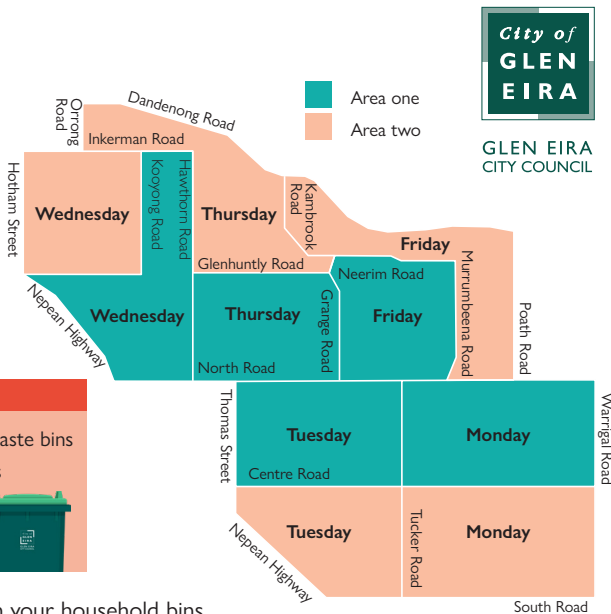

# Area one bin collection

Green bins for food and garden waste are emptied weekly. General waste bins are emptied fortnightly, alternating with recycling bins.

## Which bin week is it?

Please never put batteries in your household bins.  
Check what goes in each bin at [www.gleneira.vic.gov.au/bins](http://www.gleneira.vic.gov.au/bins)

July 2024							August 2024							September 2024							October 2024								
S	M	T	W	T	F	S	S	M	T	W	T	F	S	S	M	T	W	T	F	S	S	M	T	W	T	F	S		
	1	2	3	4	5	6						1	2	3	1	2	3	4	5	6	7				1	2	3	4	5
7	8	9	10	11	12	13	4	5	6	7	8	9	10	8	9	10	11	12	13	14	6	7	8	9	10	11	12		
14	15	16	17	18	19	20	11	12	13	14	15	16	17	15	16	17	18	19	20	21	13	14	15	16	17	18	19		
21	22	23	24	25	26	27	18	19	20	21	22	23	24	22	23	24	25	26	27	28	20	21	22	23	24	25	26		
28	29	30	31				25	26	27	28	29	30	31	29	30						27	28	29	30	31				

March 2025							April 2025							May 2025							June 2025							
S	M	T	W	T	F	S	S	M	T	W	T	F	S	S	M	T	W	T	F	S	S	M	T	W	T	F	S	
						1				1	2	3	4	5					1	2	3	1	2	3	4	5	6	7
2	3	4	5	6	7	8	6	7	8	9	10	11	12	4	5	6	7	8	9	10	8	9	10	11	12	13	14	
9	10	11	12	13	14	15	13	14	15	16	17	18	19	11	12	13	14	15	16	17	15	16	17	18	19	20	21	
16	17	18	19	20	21	22	20	21	22	23	24	25	26	18	19	20	21	22	23	24	22	23	24	25	26	27	28	
23	24	25	26	27	28	29	27	28	29	30				25	26	27	28	29	30	31	29	30						
30	31																											