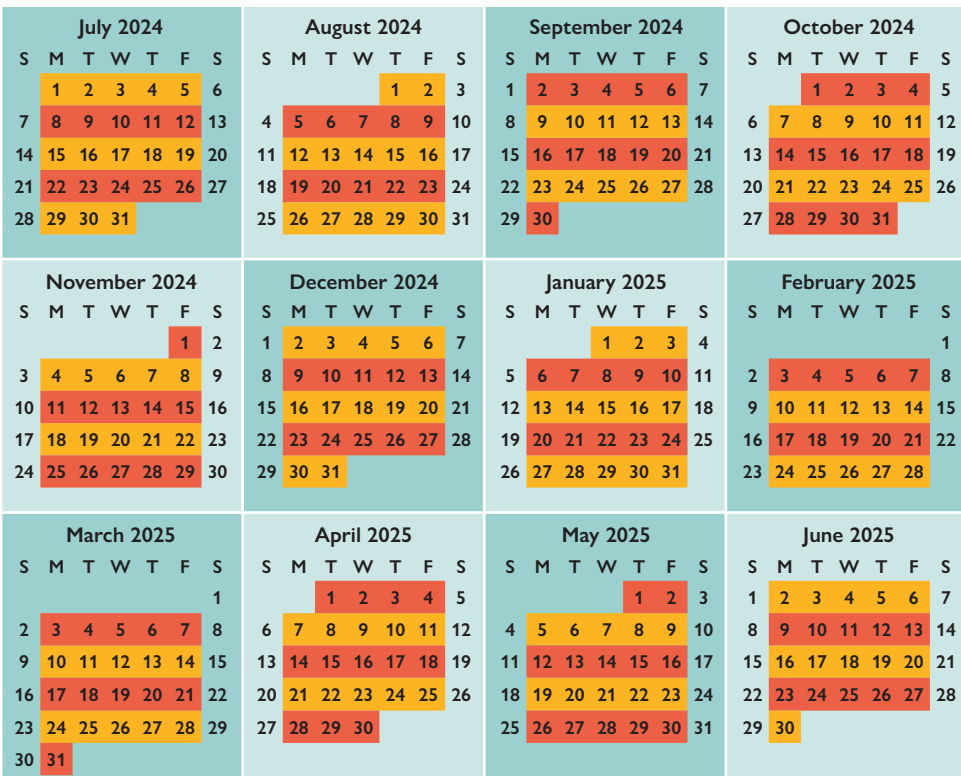

# Area one bin collection

Green bins for food and garden waste are emptied weekly. General waste bins are emptied fortnightly, alternating with recycling bins.

## Which bin week is it?

Please never put batteries in your household bins.  
Check what goes in each bin at [www.gleneira.vic.gov.au/bins](http://www.gleneira.vic.gov.au/bins)

# Area two bin collection

Green bins for food and garden waste are emptied weekly. General waste bins are emptied fortnightly, alternating with recycling bins.

March 2025							April 2025							May 2025							June 2025							
S	M	T	W	T	F	S	S	M	T	W	T	F	S	S	M	T	W	T	F	S	S	M	T	W	T	F	S	
						1				1	2	3	4	5					1	2	3	1	2	3	4	5	6	7
2	3	4	5	6	7	8	6	7	8	9	10	11	12	4	5	6	7	8	9	10	8	9	10	11	12	13	14	
9	10	11	12	13	14	15	13	14	15	16	17	18	19	11	12	13	14	15	16	17	15	16	17	18	19	20	21	
16	17	18	19	20	21	22	20	21	22	23	24	25	26	18	19	20	21	22	23	24	22	23	24	25	26	27	28	
23	24	25	26	27	28	29	27	28	29	30				25	26	27	28	29	30	31	29	30						
30	31																											