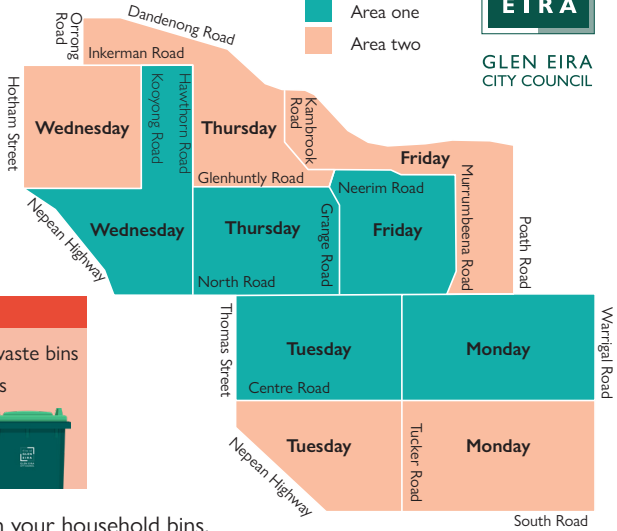

Area two bin collection

Green bins for food and garden waste are emptied weekly. General waste bins are emptied fortnightly, alternating with recycling bins.

Which bin week is it?

Yellow recycling bins and green bins

Red general waste bins and green bins

Please never put batteries in your household bins.

Check what goes in each bin at www.gleneira.vic.gov.au/bins

July 2024							August 2024							September 2024							October 2024								
S	M	T	W	T	F	S	S	M	T	W	T	F	S	S	M	T	W	T	F	S	S	M	T	W	T	F	S		
	1	2	3	4	5	6						1	2	3	1	2	3	4	5	6	7				1	2	3	4	5
7	8	9	10	11	12	13	4	5	6	7	8	9	10	8	9	10	11	12	13	14	6	7	8	9	10	11	12		
14	15	16	17	18	19	20	11	12	13	14	15	16	17	15	16	17	18	19	20	21	13	14	15	16	17	18	19		
21	22	23	24	25	26	27	18	19	20	21	22	23	24	22	23	24	25	26	27	28	20	21	22	23	24	25	26		
28	29	30	31				25	26	27	28	29	30	31	29	30						27	28	29	30	31				

November 2024							December 2024							January 2025							February 2025						
S	M	T	W	T	F	S	S	M	T	W	T	F	S	S	M	T	W	T	F	S	S	M	T	W	T	F	S
					1	2	1	2	3	4	5	6	7	5	6	7	8	9	10	11	2	3	4	5	6	7	8
3	4	5	6	7	8	9	8	9	10	11	12	13	14	12	13	14	15	16	17	18	9	10	11	12	13	14	15
10	11	12	13	14	15	16	15	16	17	18	19	20	21	19	20	21	22	23	24	25	16	17	18	19	20	21	22
17	18	19	20	21	22	23	22	23	24	25	26	27	28	26	27	28	29	30	31	23	24	25	26	27	28		
24	25	26	27	28	29	30	29	30	31																		

March 2025							April 2025							May 2025							June 2025							
S	M	T	W	T	F	S	S	M	T	W	T	F	S	S	M	T	W	T	F	S	S	M	T	W	T	F	S	
						1				1	2	3	4	5					1	2	3	1	2	3	4	5	6	7
2	3	4	5	6	7	8	6	7	8	9	10	11	12	4	5	6	7	8	9	10	8	9	10	11	12	13	14	
9	10	11	12	13	14	15	13	14	15	16	17	18	19	11	12	13	14	15	16	17	15	16	17	18	19	20	21	
16	17	18	19	20	21	22	20	21	22	23	24	25	26	18	19	20	21	22	23	24	22	23	24	25	26	27	28	
23	24	25	26	27	28	29	27	28	29	30				25	26	27	28	29	30	31	29	30						
30	31